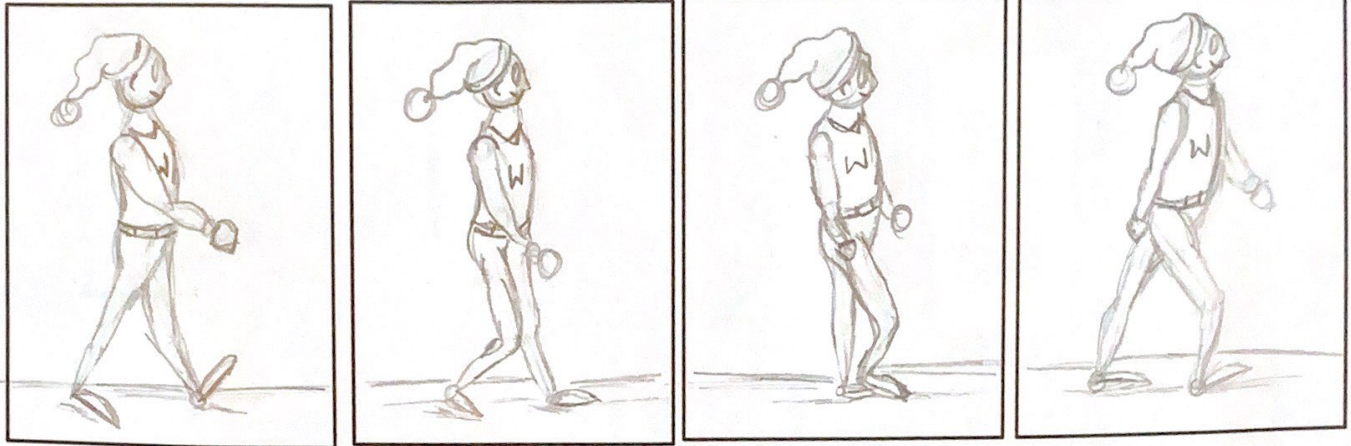

2D

Project 2 Recovery Fall 2020

1. Main Character

4 poses detailing a walk.

2.

Treasure Image.

Game Description: In a world close to home, lived a tall scrawny man, by the name of Wilmer aka Willy. He's super power, once retrieved from the treasure was the ability to stretch. He helped people all around town to reach this they couldn't.